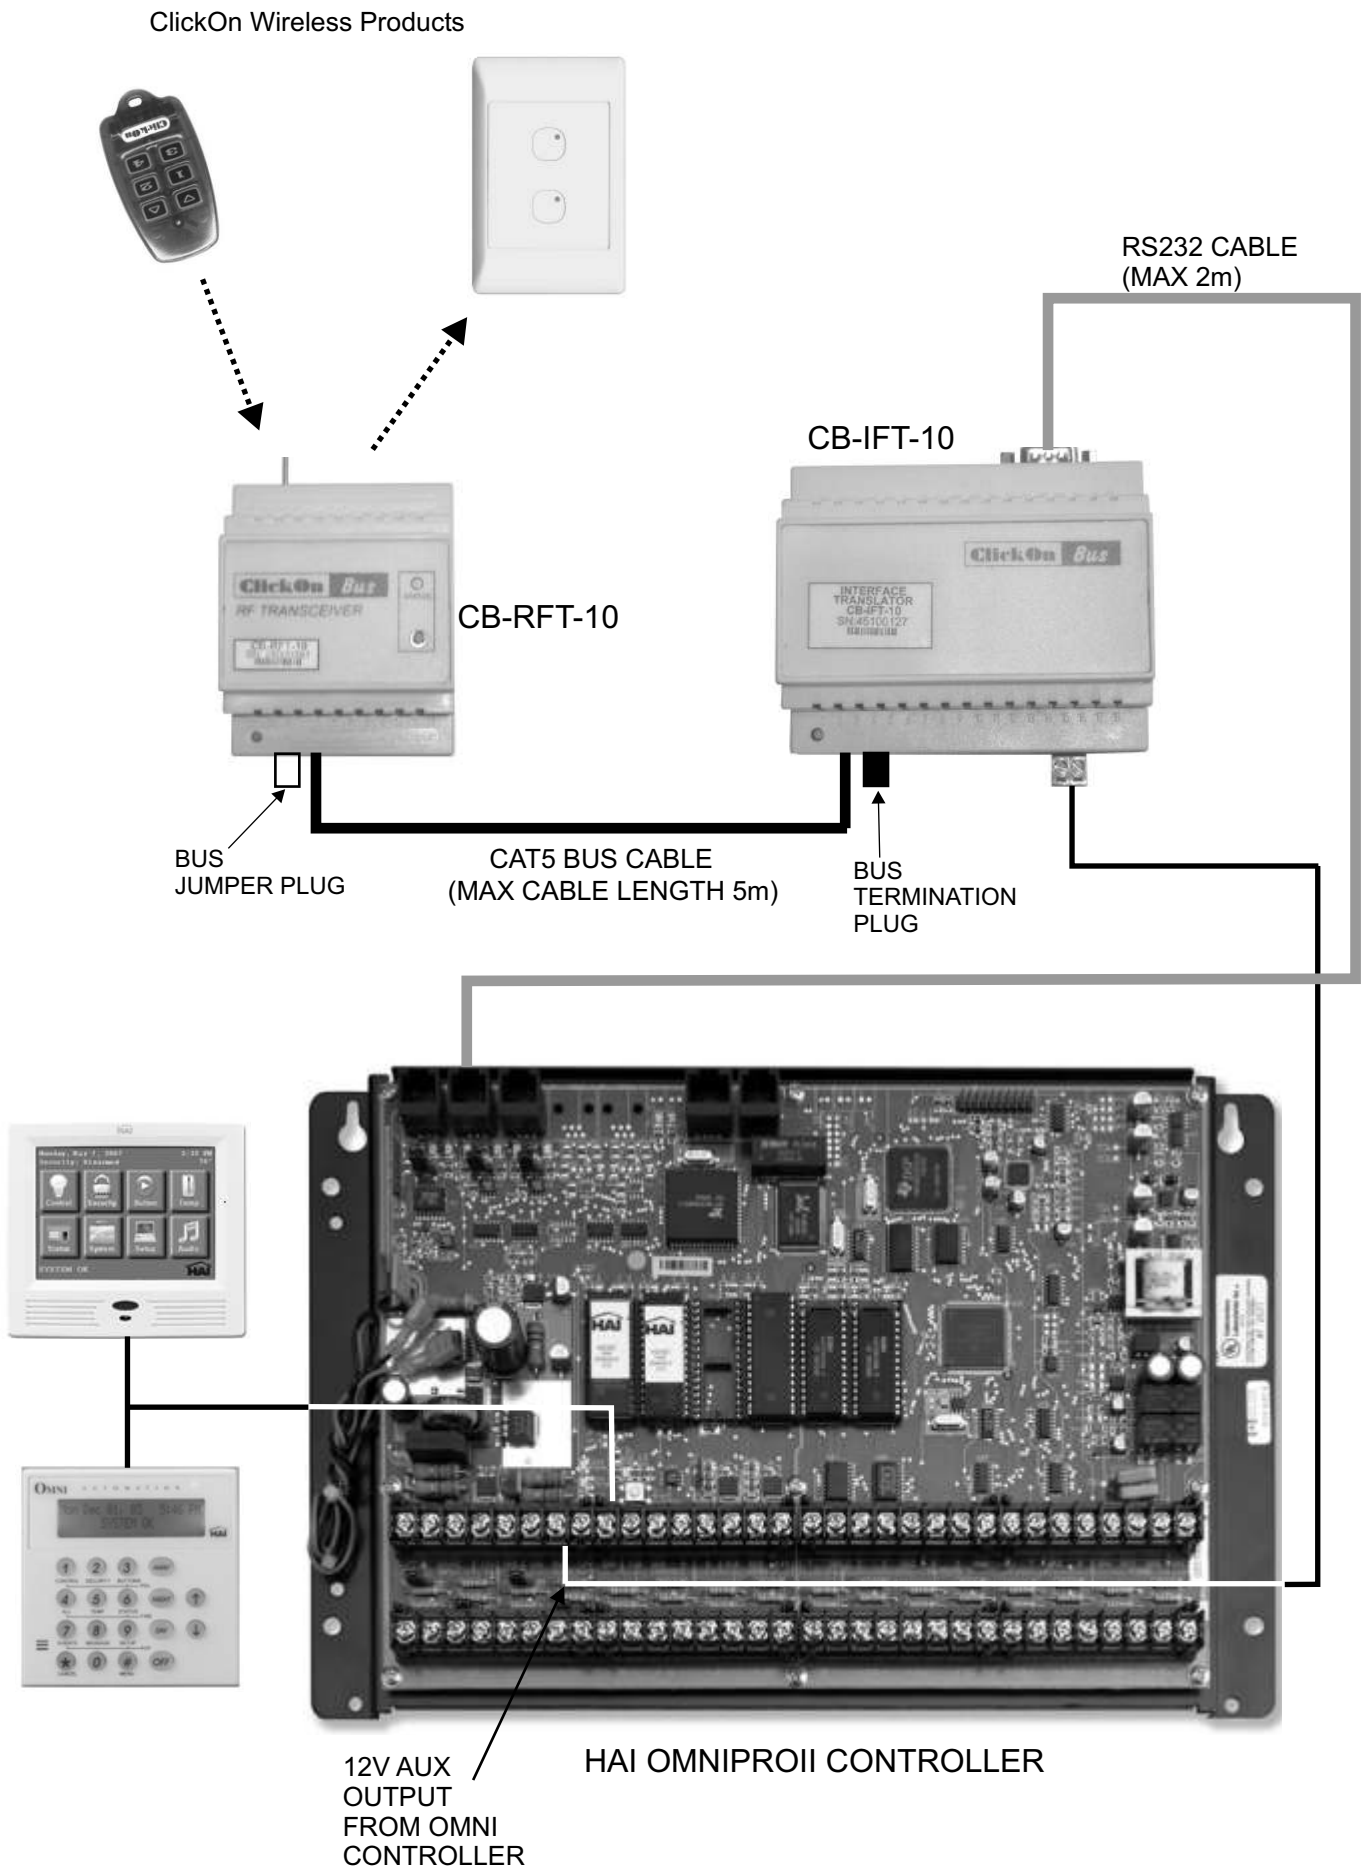

CLICKON BUS INTERFACE TRANSLATOR CB-IFT-10 HAI OMNI CONTROLLER INTERFACE EXAMPLES

EXAMPLE 1: ClickOn Wireless Installation

CLICKON BUS INTERFACE TRANSLATOR CB-IFT-10

HAI OMNI CONTROLLER INTERFACE EXAMPLES

EXAMPLE 2: ClickOn Bus Installation

HAI OMNIPROII CONTROLLER

**CLICKON BUS INTERFACE TRANSLATOR CB-IFT-10
HAI OMNI CONTROLLER INTERFACE EXAMPLES**

EXAMPLE 3: ClickOn Wireless and Bus Combination