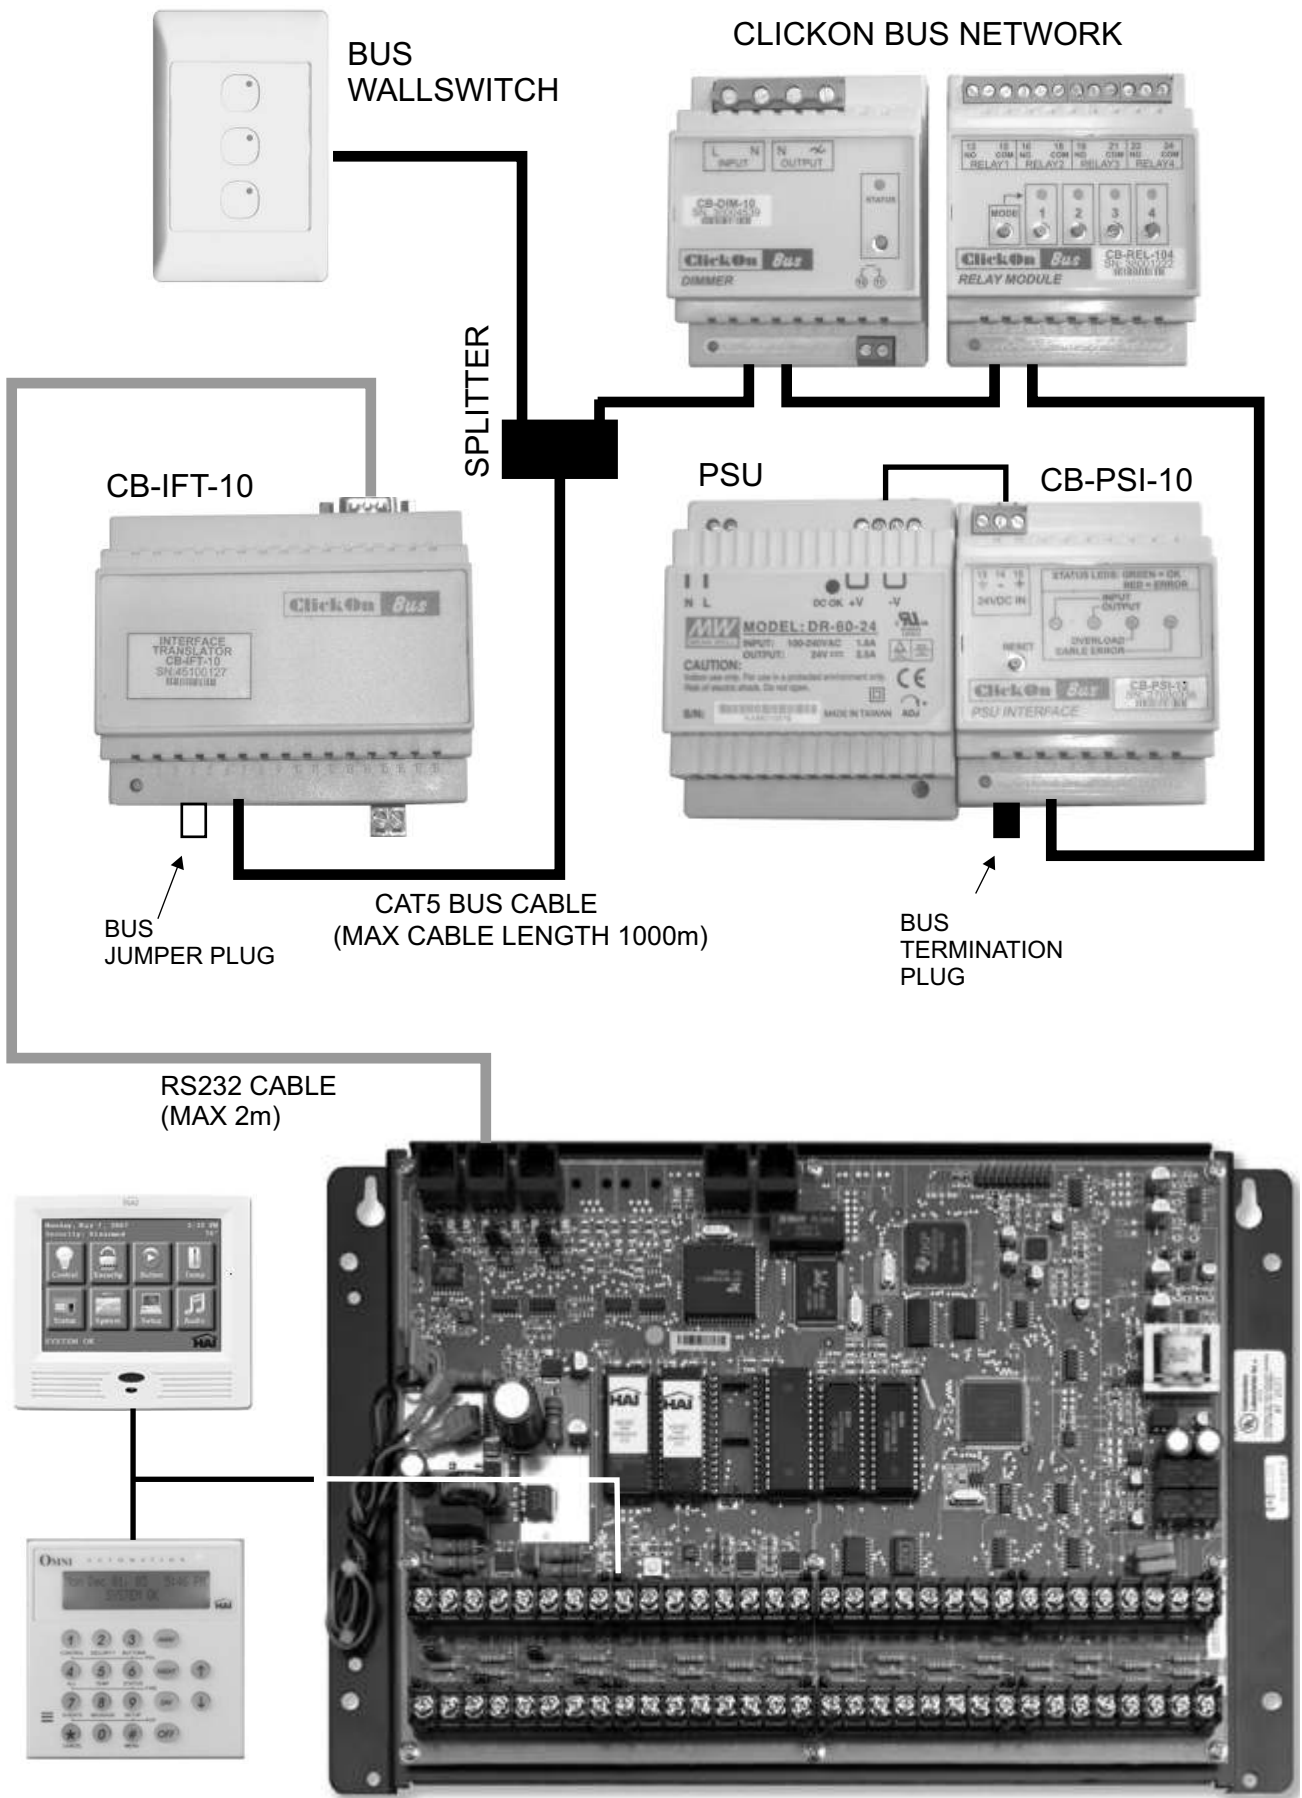

CLICKON BUS INTERFACE TRANSLATOR CB-IFT-10 HAI OMNI CONTROLLER INTERFACE EXAMPLES

EXAMPLE 1: ClickOn Wireless Installation

CLICKON BUS INTERFACE TRANSLATOR CB-IFT-10

HAI OMNI CONTROLLER INTERFACE EXAMPLES

EXAMPLE 2: ClickOn Bus Installation

HAI OMNIPROII CONTROLLER

**CLICKON BUS INTERFACE TRANSLATOR CB-IFT-10
HAI OMNI CONTROLLER INTERFACE EXAMPLES**

EXAMPLE 3: ClickOn Wireless and Bus Combination